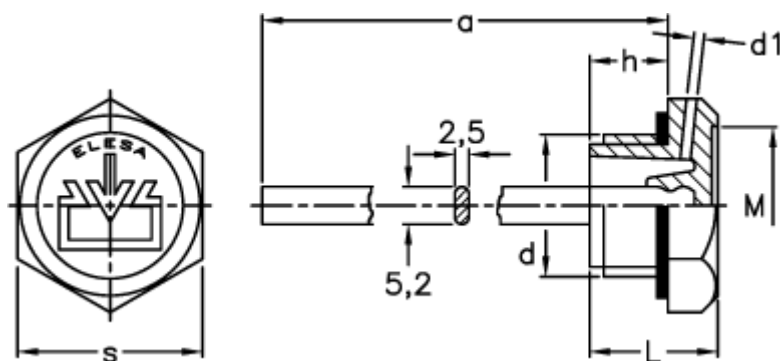

Data Sheet

Article number: 2311059559

Description: E+G Oil fill plug, w/breather hole
TCDF.18x1,5+a, black

Measures

a	= 195
d	= M18x1,5
d1	= 2
h	= 11
L	= 18
M	= 20.5
s	= 26
Tightening torque N m = 8 til 10	